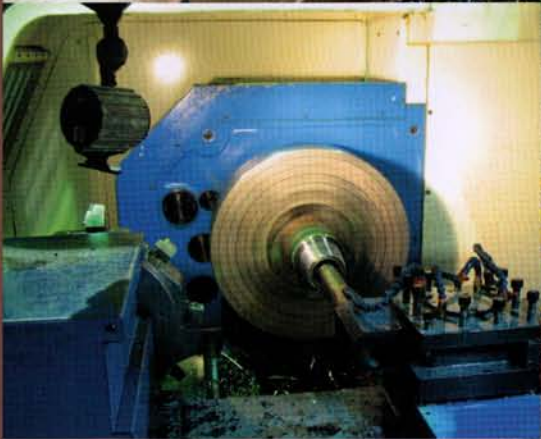

FLINT TUBULAR MANAGEMENT SERVICES LTD.

INTEGRATED. INTEGRAL.

Flint Tubular Management & Manufacturing Services

Assembly Make Up Services
Casing Inspection
Casing Threading
Connection Machining
Coupling Sales
Drill Collar Inspection
Drill Pipe Inspection
EZ Flow Lined Tubing Manufacturing & Sales
EMI Inspection
Hardbanding
HDPE Manufacturing & Sales
ID Cleaning
Inventory Management
Machining Rotary Shoulder Connections
Machining Rotary Shoulder Subs
Mobile Service Units
O.D. Gauging
Pipe Cleaning
Pipe Storage & Management
Prepare Tubulars With:
- Special Clearance or Beveled Couplings
- Modified (Seal Ring) Couplings
Rotary Shoulder Seal Refacing
Rod Guide Manufacturing
Sucker Rod Reconditioning & Sales
Threading of Tubing & Casing
Tubing Sales
Tubing & Casing Repair
Tubing Inspection
Tubing Refurbishment